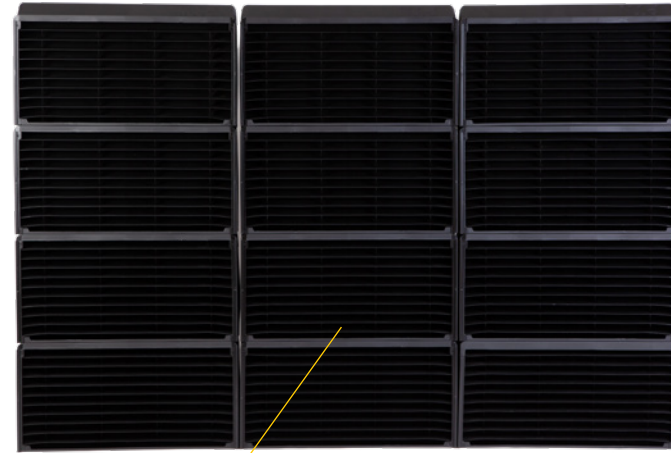

ptnpoultry.com

Light Trap

LT600

- Achieves blackout without significant loss of airflow
- Easy to clean to achieve maximum hygiene standards
- LT600 has several components that are easily replaced as individual parts
- The unit is designed as a modular system and can be interlocked to achieve a variety of sizes
- Designed to easily clip up into IC600 Inlet Cover